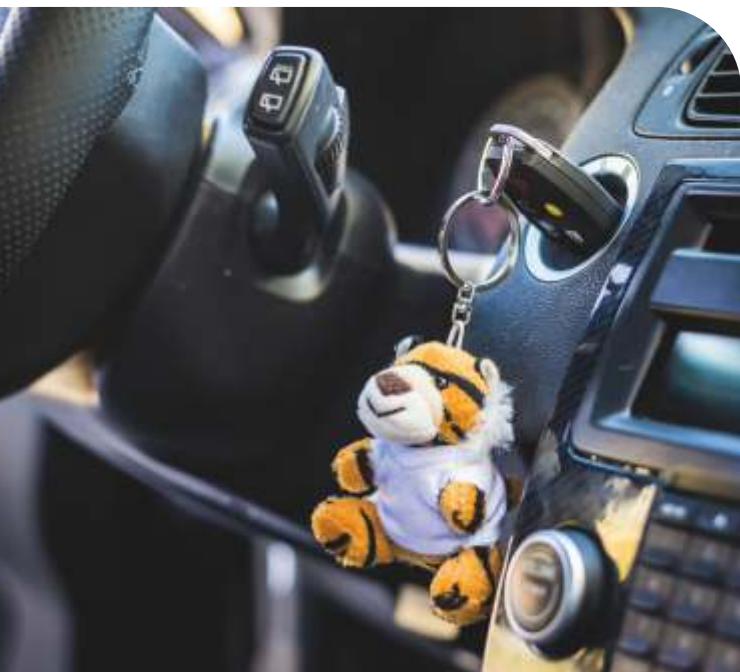

HE735-18 Raine

Tygrys z białą koszulką pod nadruk, brelok
(koszulka pakowana oddzielnie)

Tiger with white T-shirt suitable for printing,
keyring (T-shirt packed separately)

- plush, polyester
- ▣ 8 cm
- ▣ clothing front (25 x 15 mm) TF
- ▣ clothing back (25 x 15 mm) TF